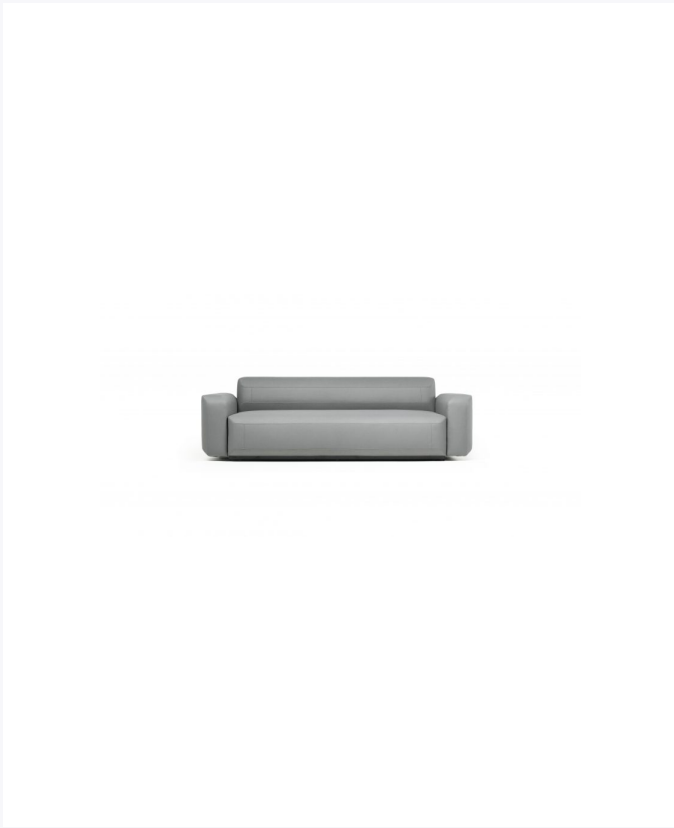

collective

FADE SOFA BED

Designed by Numen/For Use, Fade is a sofabed system featuring a characteristic, continuous diagonal bevel of edges, applied on all of the elements of the system. This formal fade-out of volumes, varying in depth or height, results in a soft transition of elements, uniting the cuboids of seat, backrest and armrests. Sitting height 40cm, sitting depth 72cm, armrest height 58cm.