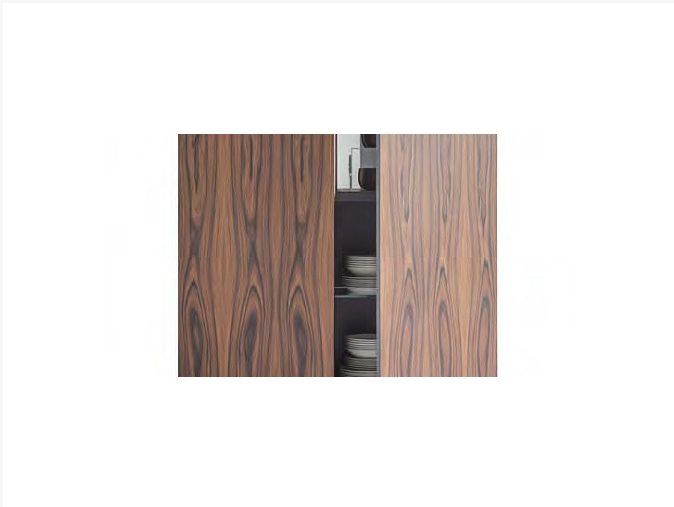

# collective

The Tosca sideboard stands out for its compact forms, finishes and internal bar kit. The shape of the base has an elegant tapered look to it in lacquered finishes or metallic gold, bronze or titanium, while the doors protrude beyond the frame of the sideboard, creating an unexpected edge detail and providing an easy grip for opening, revealing a further contrast in materials between the exterior and interior finishes. Coordinating or contrasting, the surface finishes are available in Pianca's wide range of finishes, including wood and matt or gloss lacquered colours.