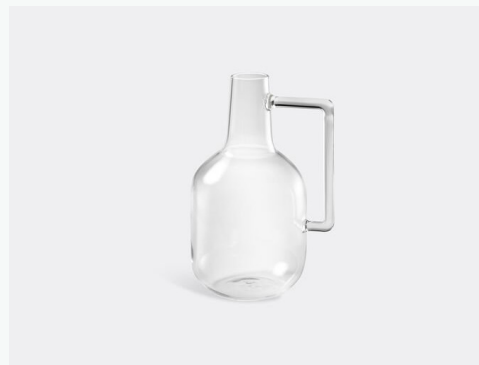

GLASS

ATIPICO
ANGOLO GLASS - SET 2

DIMENSIONS

8.5X8.5X7.7

FINISH

GLASS

ACCESSORIES

ATIPICO
BOCCIA BLOWN GLASS BOTTLE LRG

DIMENSIONS

31H

FINISH

GLASS

ATIPICO
BOCCIA BLOWN GLASS BOTTLE MED

DIMENSIONS

25H

FINISH

GLASS

ATIPICO
BOCCIA BLOWN GLASS BOTTLE SML

DIMENSIONS

23H

FINISH

GLASS

ATIPICO
TUTU MARBLE LID FOR BOCCIA

DIMENSIONS